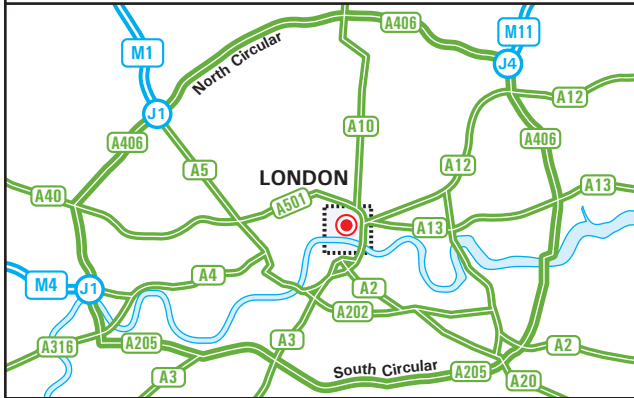

Tower 42
25 Old Broad Street
London EC2N 1HQ

Tel: 01344 409 800
Fax: 01344 409 700
email: kavanagh@kavanagh.co.uk
www.kavanagh.co.uk

By Underground/Train

Liverpool Street is the nearest underground station, and is on the Central, Metropolitan, Circle and Hammersmith & City Lines.

From the station, cross Liverpool Street and continue down Old Broad Street.

Tower 42 is located on the left hand side.

Alternatively Bank station is on the Central and the Waterloo & City lines, also the Docklands Light Railway.

From the station follow Threadneedle Street, passing the Bank of England on the left and turn left up Old Broad Street.

Tower 42 is located on the right hand side.

Liverpool Street is the nearest mainline station, and is served by WAGN, Anglia and First Great Eastern services.

By Bus

Bus services 11 & 23 run from Liverpool Street Station along Old Broad Street.

Bus Services 11, 23, 42, 100, 133, 141, 171, 214 & 271 all terminate at Liverpool Street Station.

For further information about public transport in London phone London Travel Information on 020 7222 1234, or visit the Transport for London website at www.tfl.gov.uk