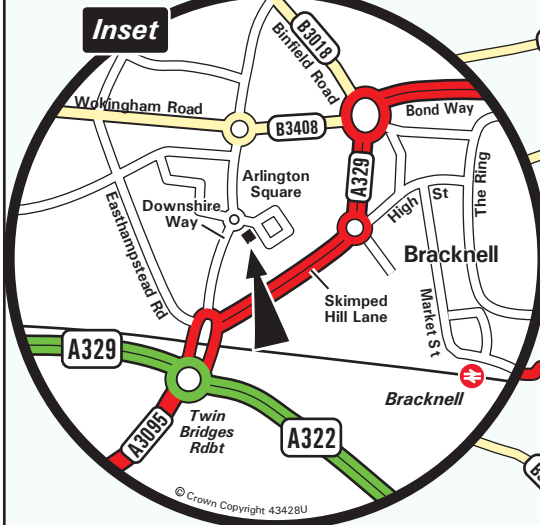

**From the M4**

Leave the M4 at junction 10 and join the A329(M) towards Bracknell. Follow the A329(M) to its conclusion. Continue onto the A329, and at the first roundabout continue ahead. At the next roundabout turn left onto the A329. Take the second left onto Downshire Way. At the next roundabout turn right into Arlington Square. We are situated in the first building on the right.

**From the M3**

Leave the M3 at junction 3 and join the A322 towards Bracknell. At the junction with the A332 take the left slip lane and continue towards Bracknell. At Coral Reef roundabout take the second exit towards Bracknell and M4. Continue straight on through double traffic lights and past Hilton Hotel on left. At the roundabout continue ahead towards M4 and Reading (Sports Centre on left). Take the second exit at the next roundabout, and at the next roundabout turn right onto the A329. Take the second left onto Downshire Way. At the next roundabout turn right into Arlington Square. We are situated in the first building on the right.

**By Train**

The nearest station is Bracknell. We are a short walk from the station. For further information on train times and fares, please call the National Railway Enquiry Line 08457 48 49 50.

PRODUCED BY BUSINESS MAPS LTD FROM DIGITAL DATA - © BARTHOLOMEW(2004)