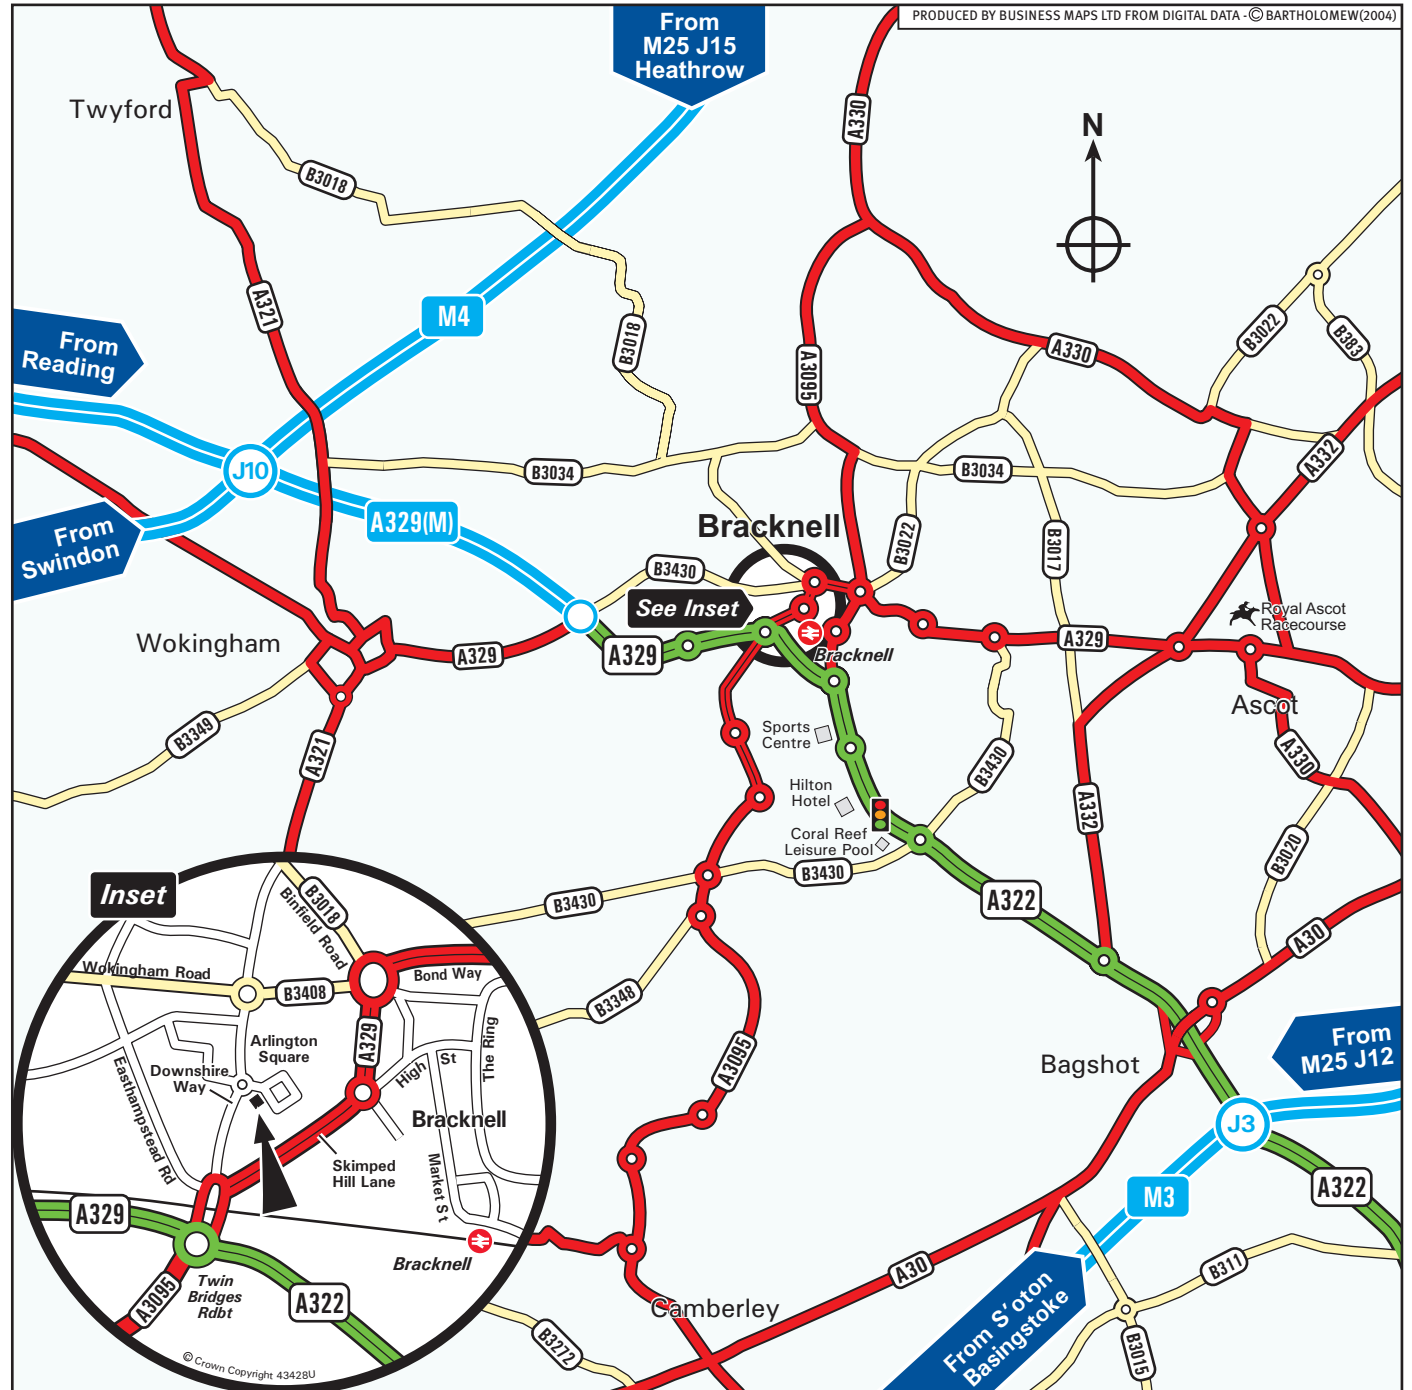

**From the M4**

Leave the M4 at junction 10 and join the A329(M) towards Bracknell. Follow the A329(M) to its conclusion. Continue onto the A329, and at the first roundabout continue ahead. At the next roundabout turn left onto the A329. Take the second left onto Downshire Way. At the next roundabout turn right into Arlington Square. We are situated in the first building on the right.

**From the M3**

Leave the M3 at junction 3 and join the A322 towards Bracknell. At the junction with the A332 take the left slip lane and continue towards Bracknell. At Coral Reef roundabout take the second exit towards Bracknell and M4. Continue straight on through double traffic lights and past Hilton Hotel on left. At the roundabout continue ahead towards M4 and Reading (Sports Centre on left). Take the second exit at the next roundabout, and at the next roundabout turn right onto the A329. Take the second left onto Downshire Way. At the next roundabout turn right into Arlington Square. We are situated in the first building on the right.

**By Train**

The nearest station is Bracknell. We are a short walk from the station. For further information on train times and fares, please call the National Railway Enquiry Line 08457 48 49 50.

PRODUCED BY BUSINESS MAPS LTD FROM DIGITAL DATA - © BARTHOLOMEW(2004)